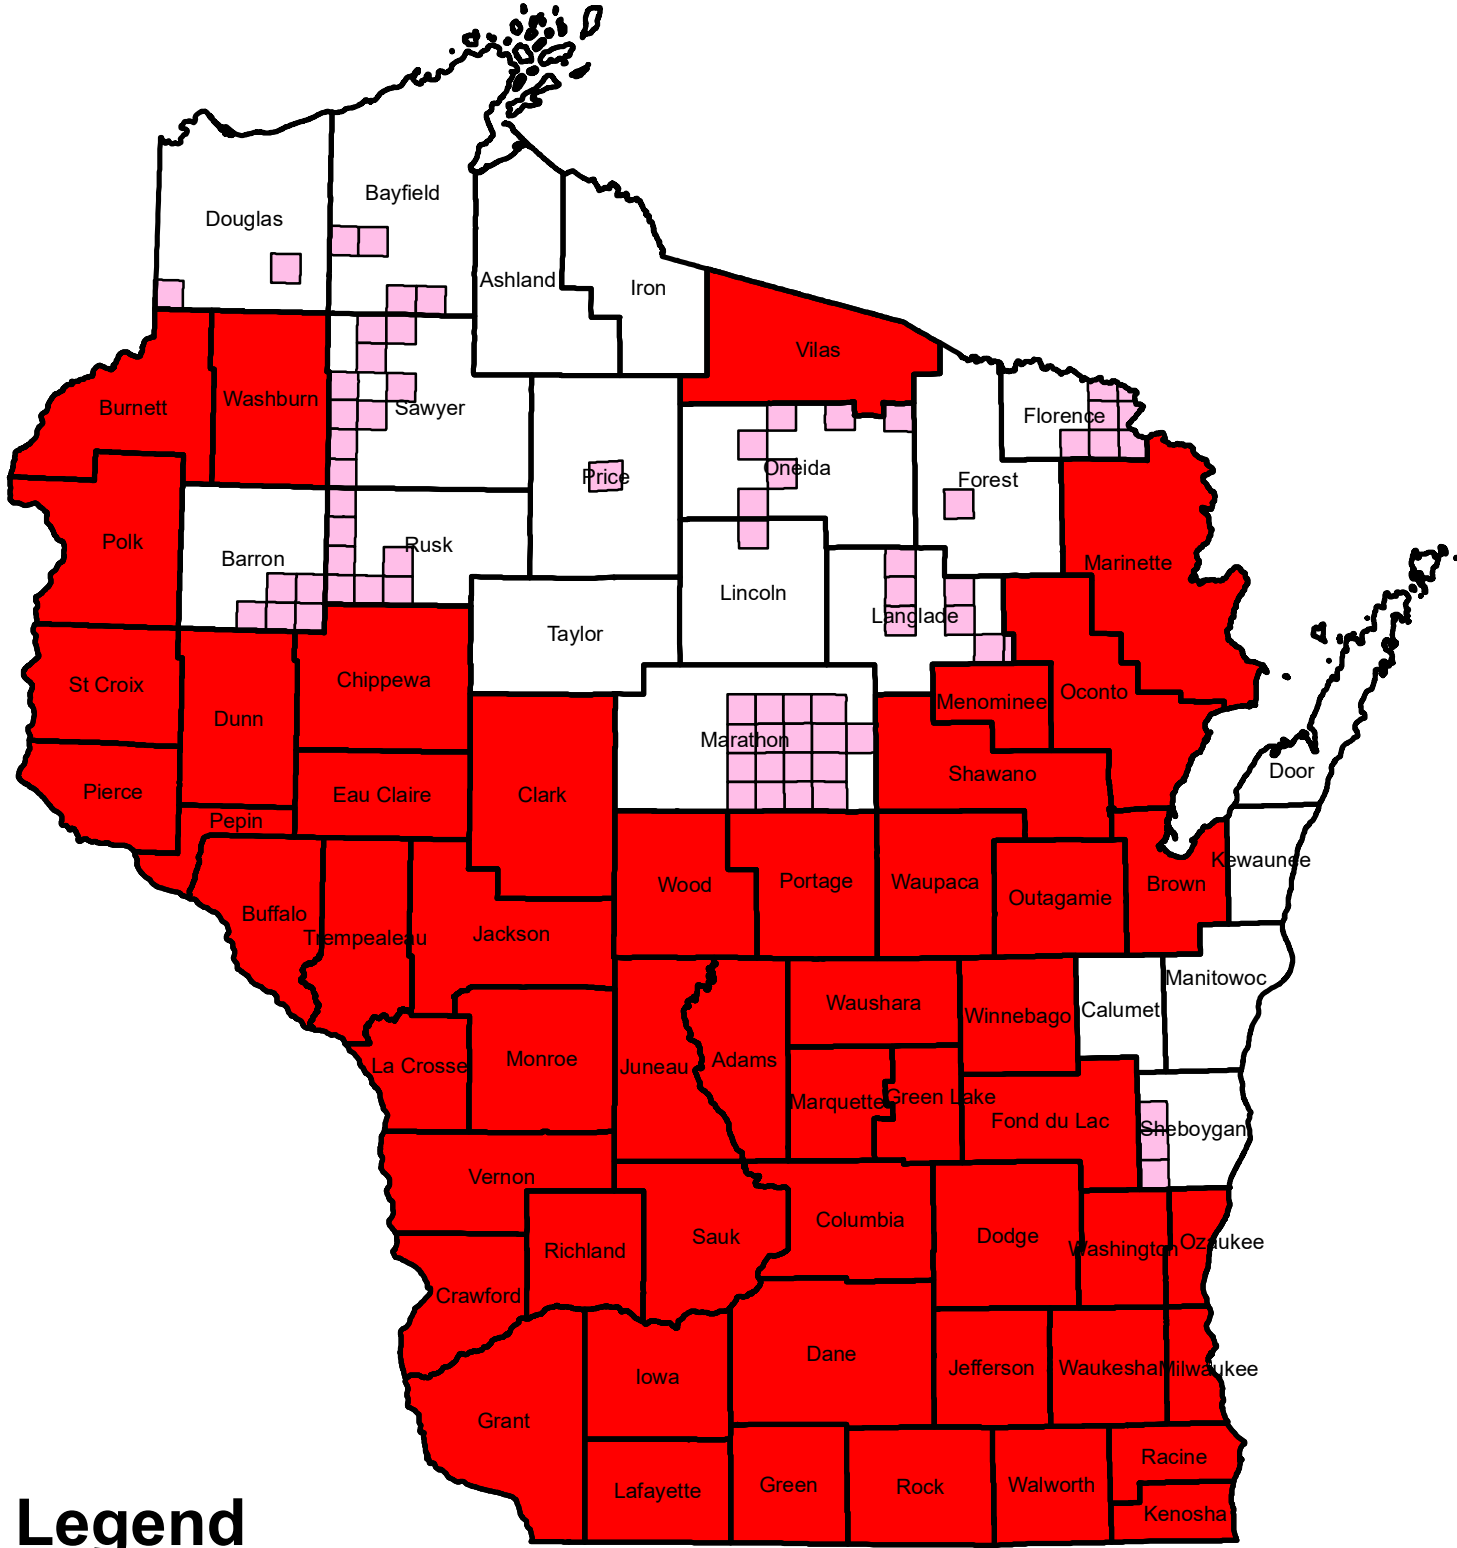

Oak wilt detections in Wisconsin (as of January 1, 2020)

Legend

Oak wilt established

Oak wilt confirmed in 6 x 6 sq mile blocks